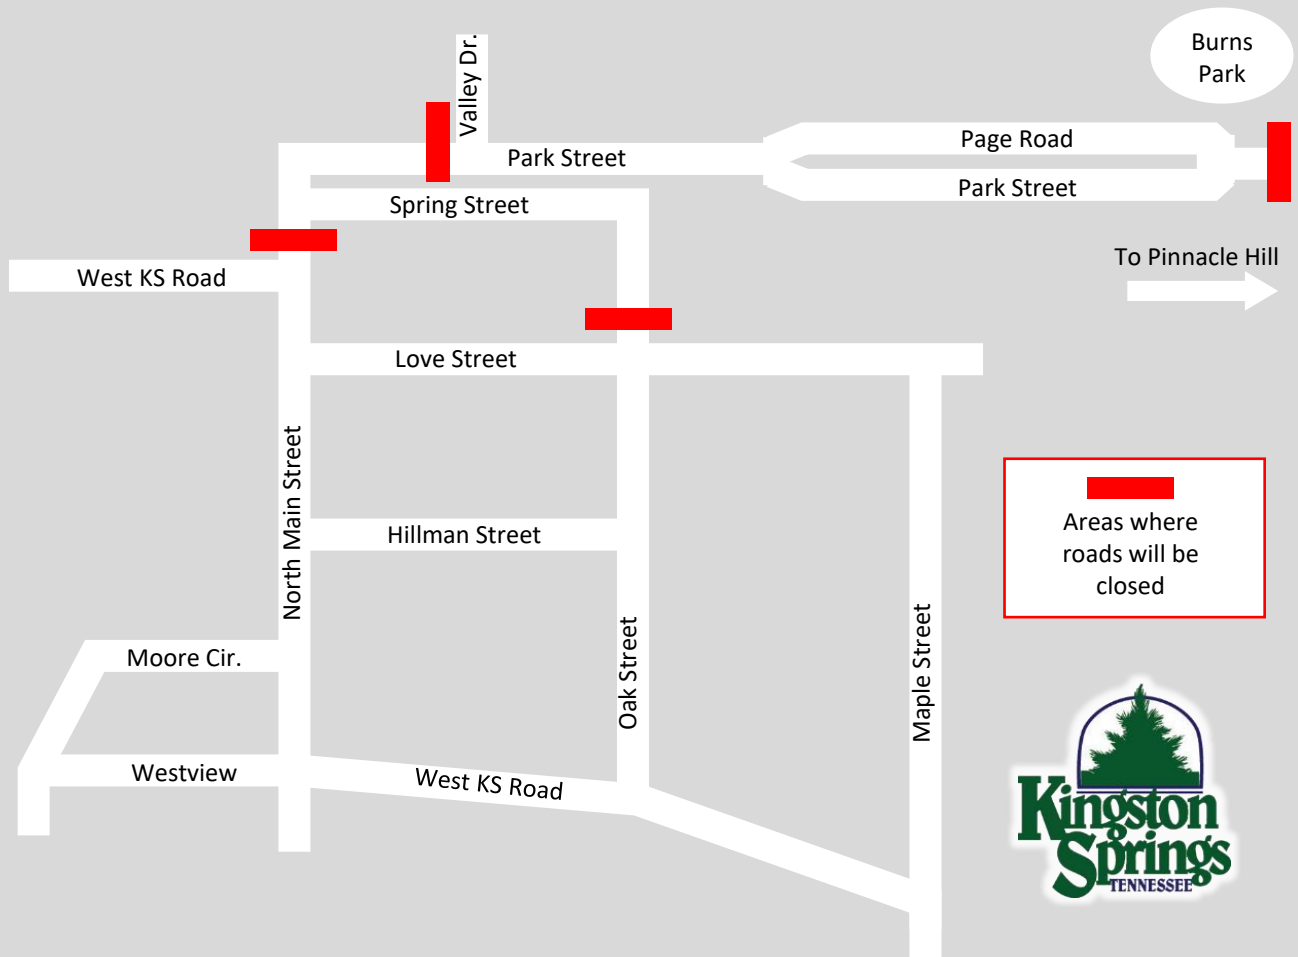

TRAFFIC DETAILS

Road closures for this event will be simpler than they have been in the past but there is one primary closure to be aware of. For guests (and all traffic) coming to downtown Kingston Springs via Pinnacle Hill Road please be aware that starting at 4:00pm, access to downtown KS via Pinnacle Hill will be closed and you will need to access downtown via East/West Kingston Springs Road and Main Street. Please plan your route accordingly.

Officers will be at the intersection of North Main Street and West KS Road. Please let them know you are attending Dinner on Main and they will direct you into the Primary Parking Area across from City Hall. If that area is full they will direct you to the Secondary Parking Area behind Skyking. Parking is also available in the parking spaces along North Main Street.

EVENT DETAILS