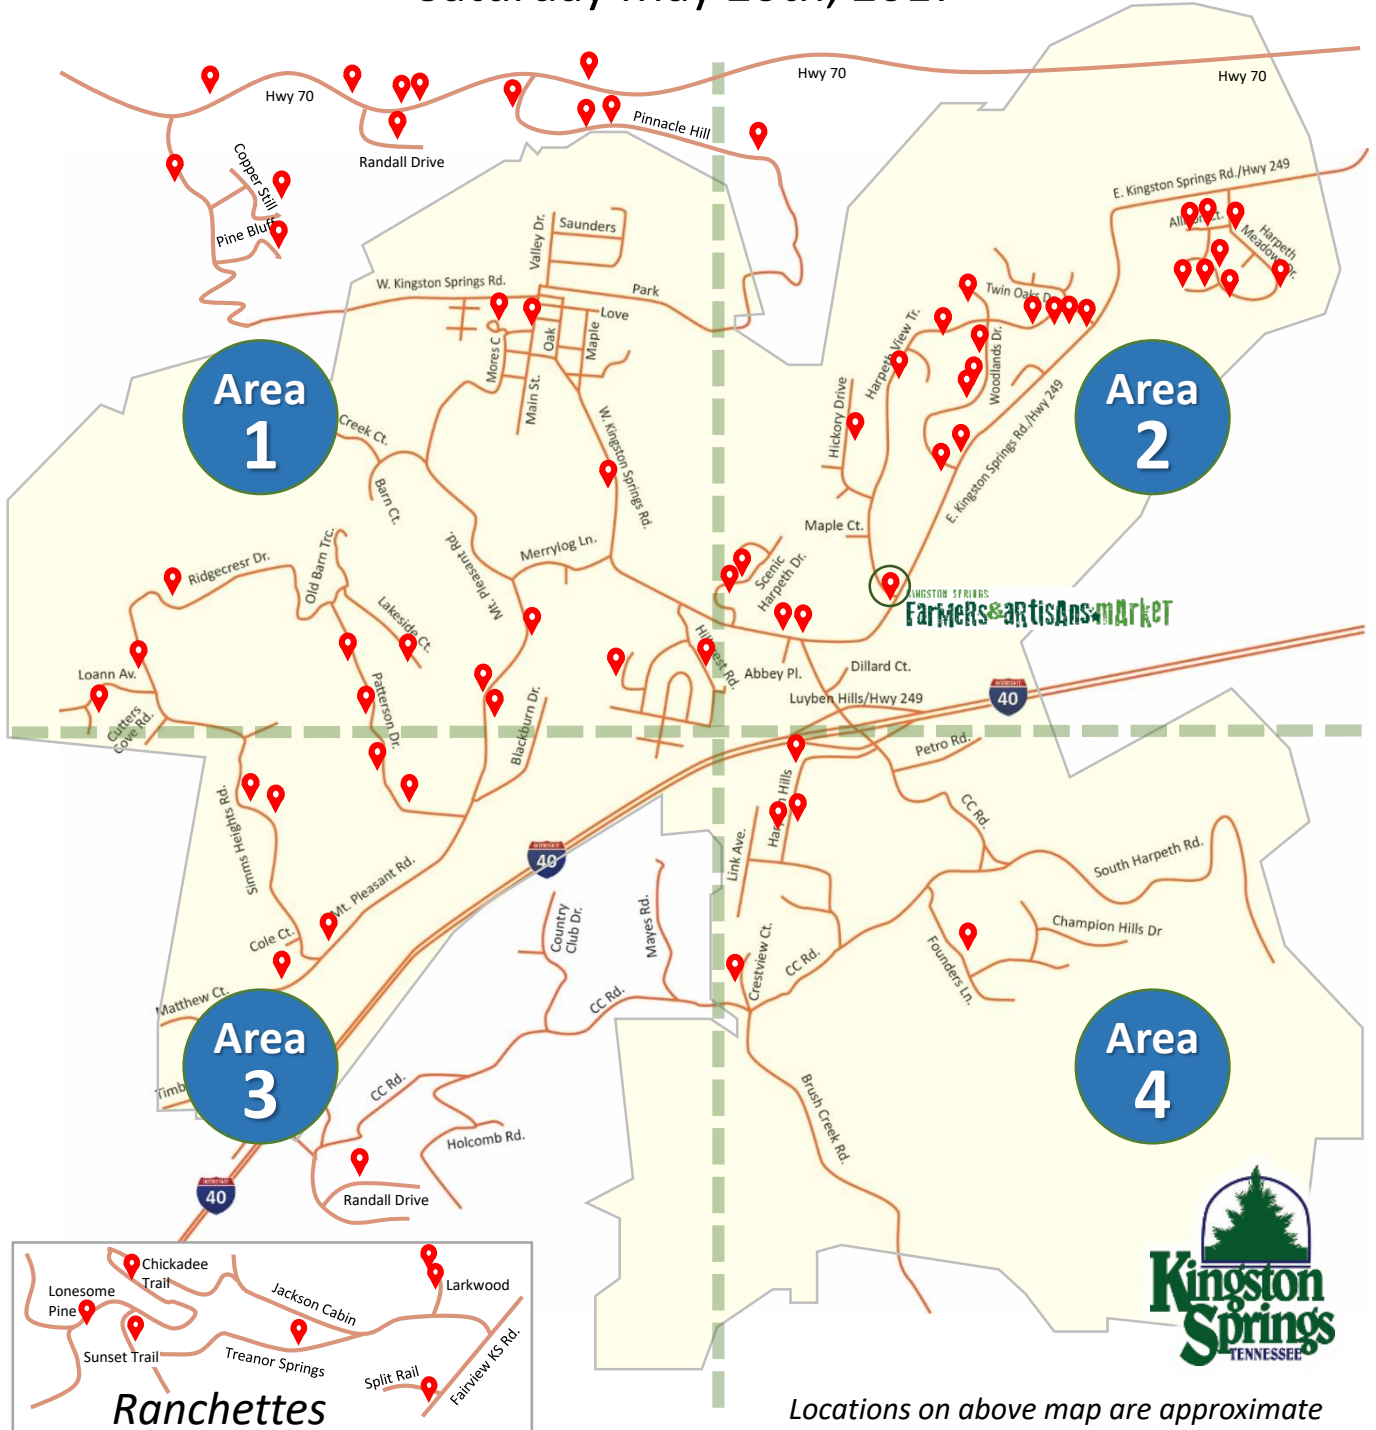

FREE
MAP

City Wide Yard Sale

FREE
MAP

Over 70 Sales Listed

Saturday May 20th, 2017

Locations on above map are approximate

See Street Addresses on Reverse Side 

City Wide Yard Sale

Area 1

358 N MAIN STREET
 1032 LAKESIDE COURT
 572 MT PLEASANT RD
 580 MT. PLEASANT RD
 597 MT. PLEASANT RD
 1120 HWY 70
 1711 HWY 70
 1824 HWY 70
 738 PINNACLE HILL RD
 744 PINNACLE HILL RD
 879 PINNACLE HILL RD
 1075 PATTERSON DRIVE
 1103 PATTERSON DRIVE
 120 RANDALL DRIVE
 1089 RIDGECREST DRIVE
 1312 TERRI LYNN COURT
 203 BROOKSIDE DRIVE
 1130 COPPER STILL CIRCLE
 177 AVALON DRIVE
 191 HILLCREST RD
 285 W KINGSTON SPRINGS RD
 1110 W KINGSTON SPRINGS RD
 1182 SIMMS HEIGHTS RD
 1225 SIMMS HEIGHTS RD
 1016 PINE BLUFF RD

Area 3

1096 SIMMS HEIGHTS RD
 1184 SIMMS HEIGHTS RD
 1041 PEERY RD
 1010 BARNES CIRCLE
 1015 LARKWOOD RD
 1019 LARKWOOD RD
 1020 TREANOR SPRINGS RD
 1075 CHICKADEE TRAIL
 1011 SUNSET TRAIL
 1304 FAIRVIEW K.S. RD
 1051 PATTERSON DRIVE
 760 MT PLEASANT RD
 826 MT PLEASANT RD
 865 MATTHEW COURT

Area 4

177 HARPETH HILLS DRIVE
 207 HARPETH HILLS DRIVE
 213 HARPETH HILLS DRIVE
 1003 FOUNDERS LANE
 1006 CRESTVIEW COURT

Over 70 Sales Listed